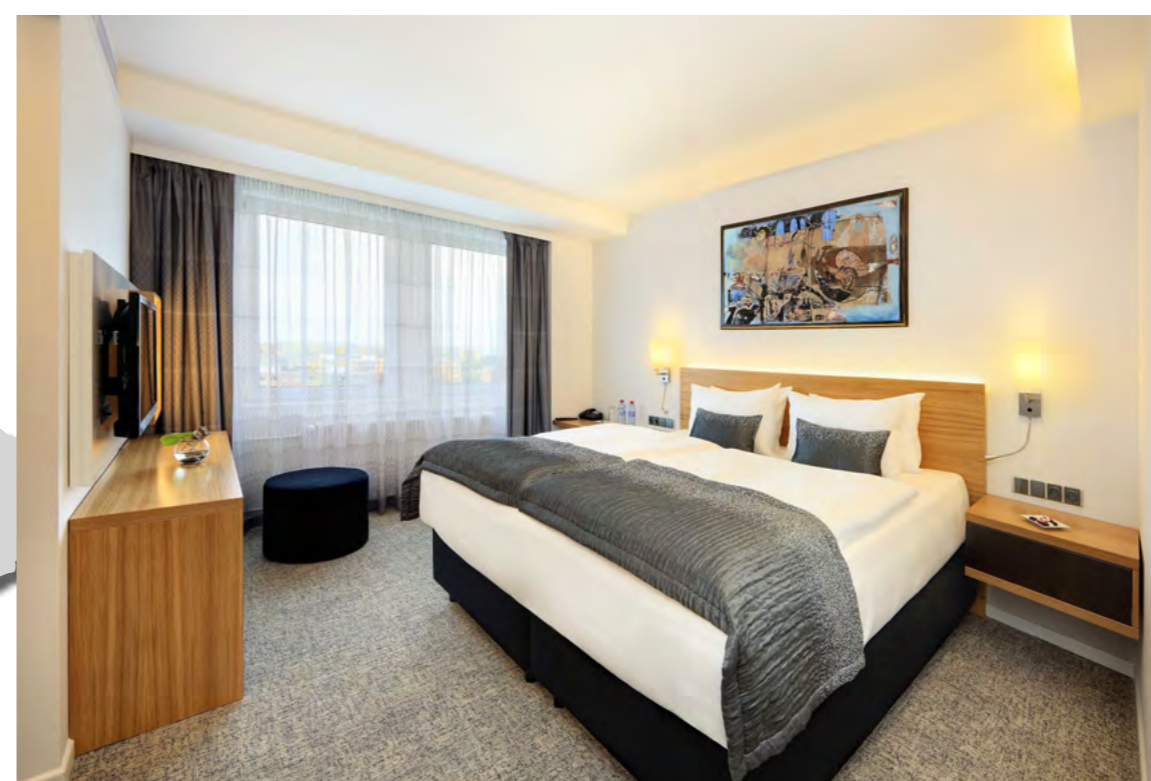

HOTEL DUO, PRAGUE

HOTEL CATEGORY: EXCLUSIVE (EQUIVALENT TO 4*)

Hotel Address:	Teplická 492, 190 00 Praha 9
Website:	www.hotelduo.cz
Regatta Venue:	52 km from the hotel, 40 min. from the hotel
Hotel Location:	hotel is located at the beginning of the city, 12 minutes by metro (red line C, Střžkov metro station) to the city center
On-site Parking:	bus and car outdoor parking lot - charged servis, 400 CZK/car/day
Accommodation Capacity:	150x superior twin rooms (2 separate single beds)
Room Amenities:	private bathroom – bathtub, toilet, hairdryer, towels satellite TV, fridge, safe deposit box, coffee and tea making facilities, air conditioning, non-smoking room
Internet Wi-Fi Connection:	free of charge
Daily Cleaning:	free of charge
Laundry Service:	charged service
Dining:	at the hotel restaurant
Hotel Facilities:	hotel restaurant Formanka, the Terrace Café, in-hotel shop, luggage storage sportcentre with bowling, sauna, fitness-room, sports and Thai massage, hairdressing salon - all charged services
English Speaking Staff:	yes

PRICES PER PERSON/NIGHT

SINGLE ROOM FULL BOARD: EUR 212

TWIN ROOM FULL BOARD: EUR 180

HOTEL DUO
PRAGUE