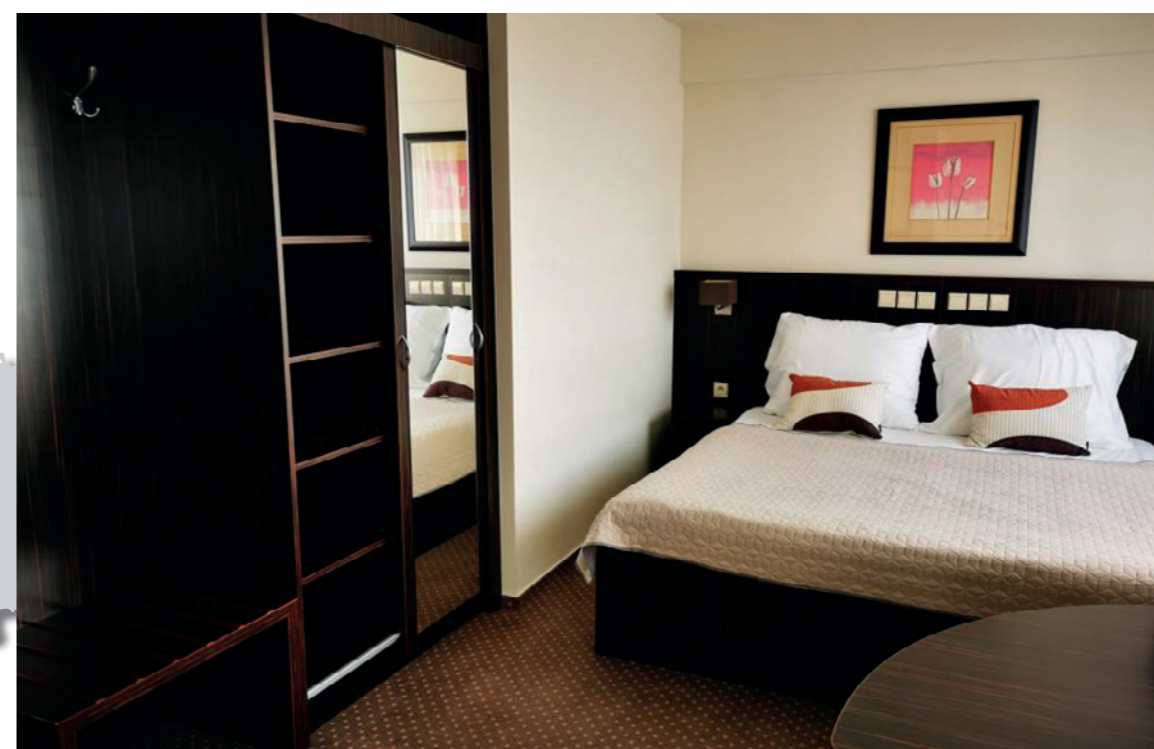

PRICES PER PERSON/NIGHT***

SINGLE ROOM FULL BOARD: EUR 180

TWIN ROOM FULL BOARD: EUR 155

PRICES PER PERSON/NIGHT**

SINGLE ROOM FULL BOARD: EUR 165

TWIN ROOM FULL BOARD: EUR 135

HOTEL
LUDMILA